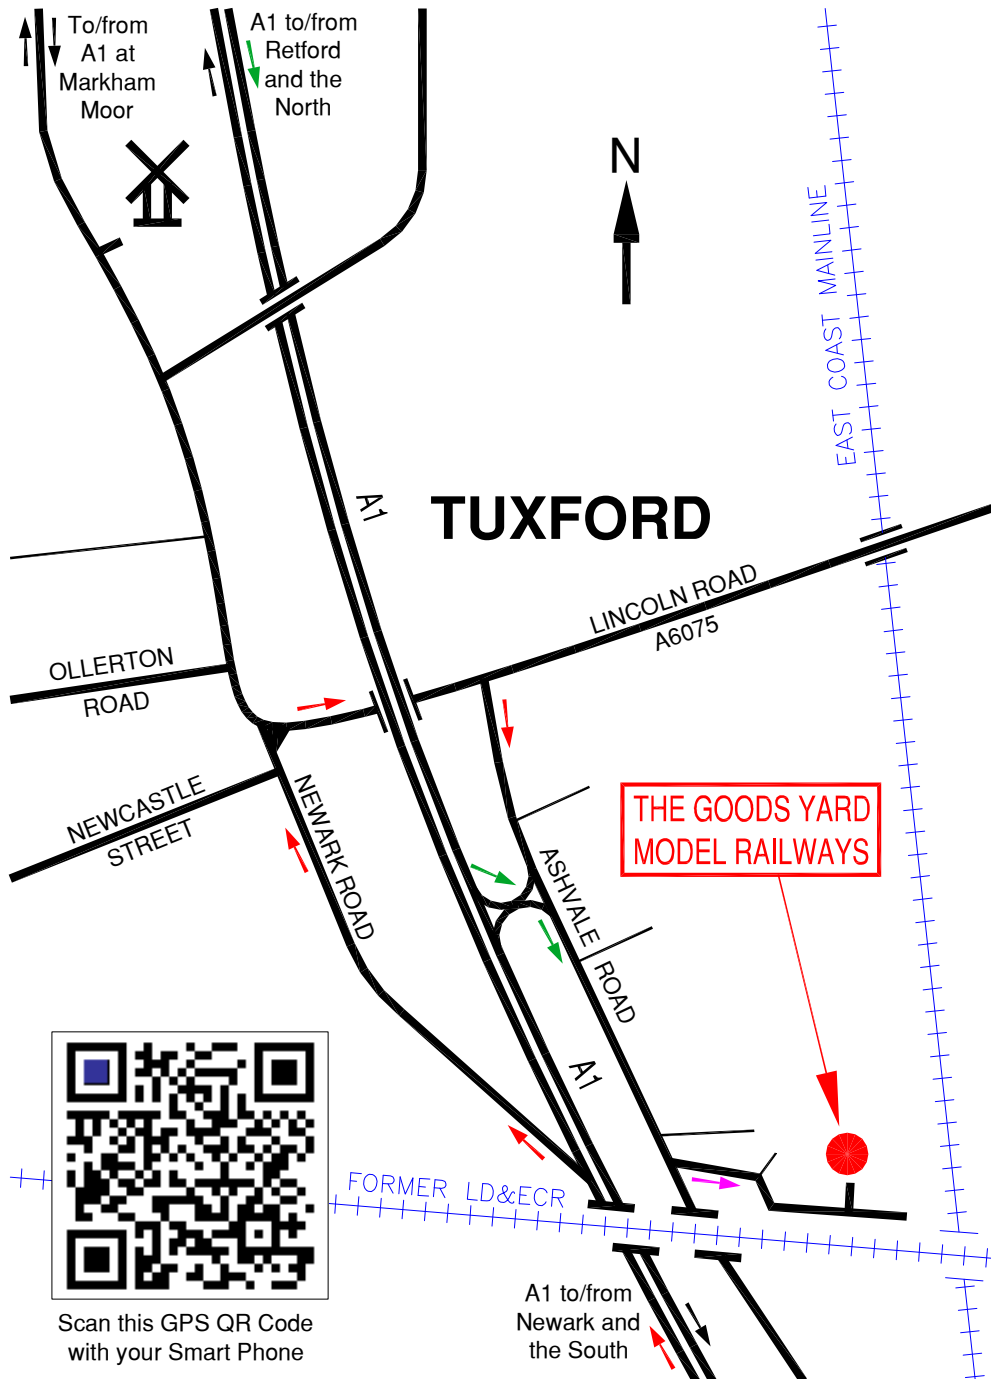

## Directions from the North (Green Arrows)

Around 7 miles south of Retford and 2 1/2 mile south of Markham Moor roundabout, on the A1, take the exit marked *Tuxford 1/2*. Turn right onto Ashvale Road. Continue for around 440 yards past Linden Avenue and take the 2nd left onto Lodge Lane, signposted *Lodge Lane Industrial Estate*. Follow the road over two speed humps and take the right hand fork in front of the large notice board. Continue up the incline, under the barrier and turn first left. Our workshop is immediately in front of you.

Scan this GPS QR Code with your Smart Phone

## Directions from the South (Red Arrows)

Around 12 miles north of Newark on the A1 take the exit marked *Lincoln, Ollerton, (A6075)*. Follow the road (Newark Road) along for about 1/2 mile and turn right, signposted *Lincoln (A57)*. Continue for approx 400 yards, under the A1 over bridge and turn right onto Ashvale Road, sign posted *Lodge Lane Industrial Estate*. After 1/3 mile take the 2nd left onto Lodge Lane, signposted *Lodge Lane Industrial Estate*. Follow the road over two speed humps and take the right hand fork in front of the large notice board. Continue up the incline, under the barrier and turn first left. Our workshop is immediately in front of you.